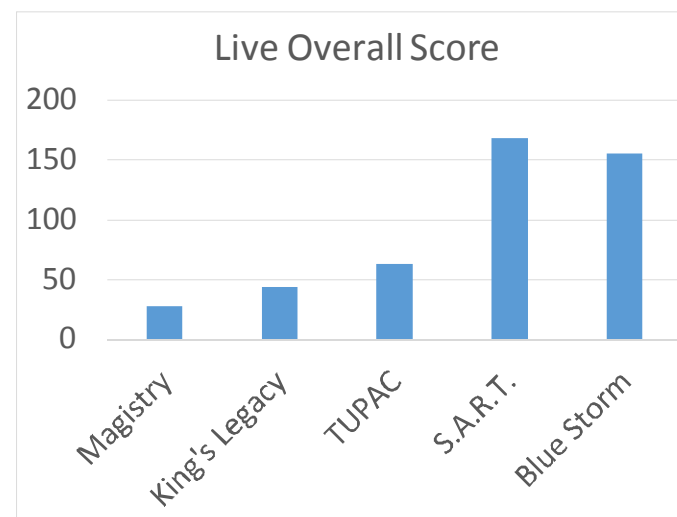

ROBOCUPRESCUE RAPIDLY MANUFACTURED ROBOT COMPETITION 2017 **COMP.DARKIT.ORG**
FINAL COMPETITION TIMETABLE SUNDAY 2017-07-30

Time	Team	Final Score		
		Raw Score	Sensor Multiplier	Final Score
9:00	Magistry	1	4	4
9:20	King's Legacy	5	4	20
9:38	TUPAC	0	7	0
9:38	S.A.R.T.	7	7	49
9:58	Blue Storm	5	5	25
10:15	Magistry	3	4	12
10:35	King's Legacy	5	4	20
10:55	TUPAC	5	7	35
11:15	S.A.R.T.	11	7	77
11:35	Blue Storm	14	5	70
11:55	Magistry	4	4	16
12:15	King's Legacy	6	4	24
12:45	TUPAC	4	7	28
13:05	S.A.R.T.	13	7	91
13:25	Blue Storm	17	5	85

**Live
OVERALL SCORE**
(worst score dropped)

(Times nominal)

Magistry	28
King's Legacy	44
TUPAC	63
S.A.R.T.	168
Blue Storm	155